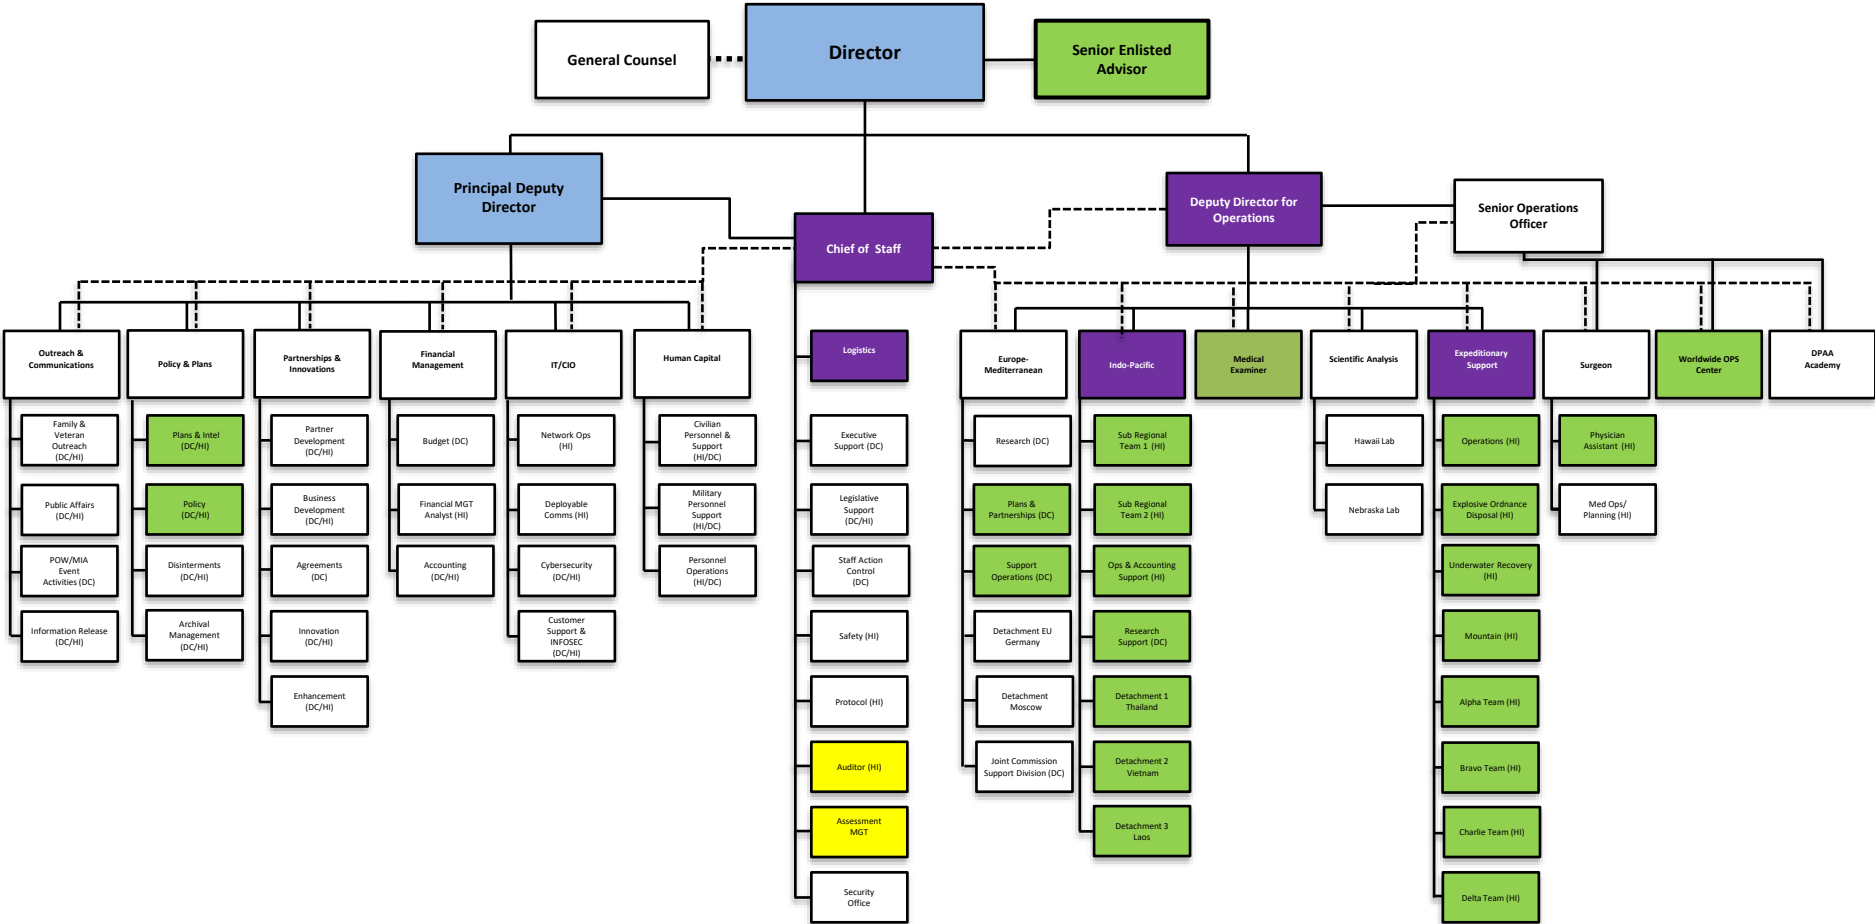

# DPAA ORGANIZATIONAL CHART

Solid Line: OPCON & ADCON  
 Dotted Line: DIRLAUTH

LEGEND	
Blue	SES
Green	Military
White	Civilian
Purple	JDAL
Yellow	Vacant